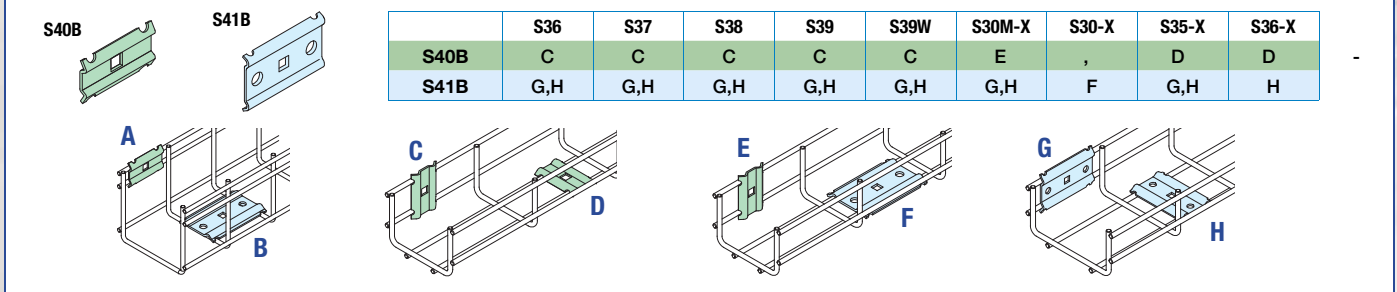

Splice Plates S40B & S41B Applications

	S36	S37	S38	S39	S39W	S30M-X	S30-X	S35-X	S36-X
S40B	C	C	C	C	C	E	,	D	D
S41B	G,H	G,H	G,H	G,H	G,H	G,H	F	G,H	H