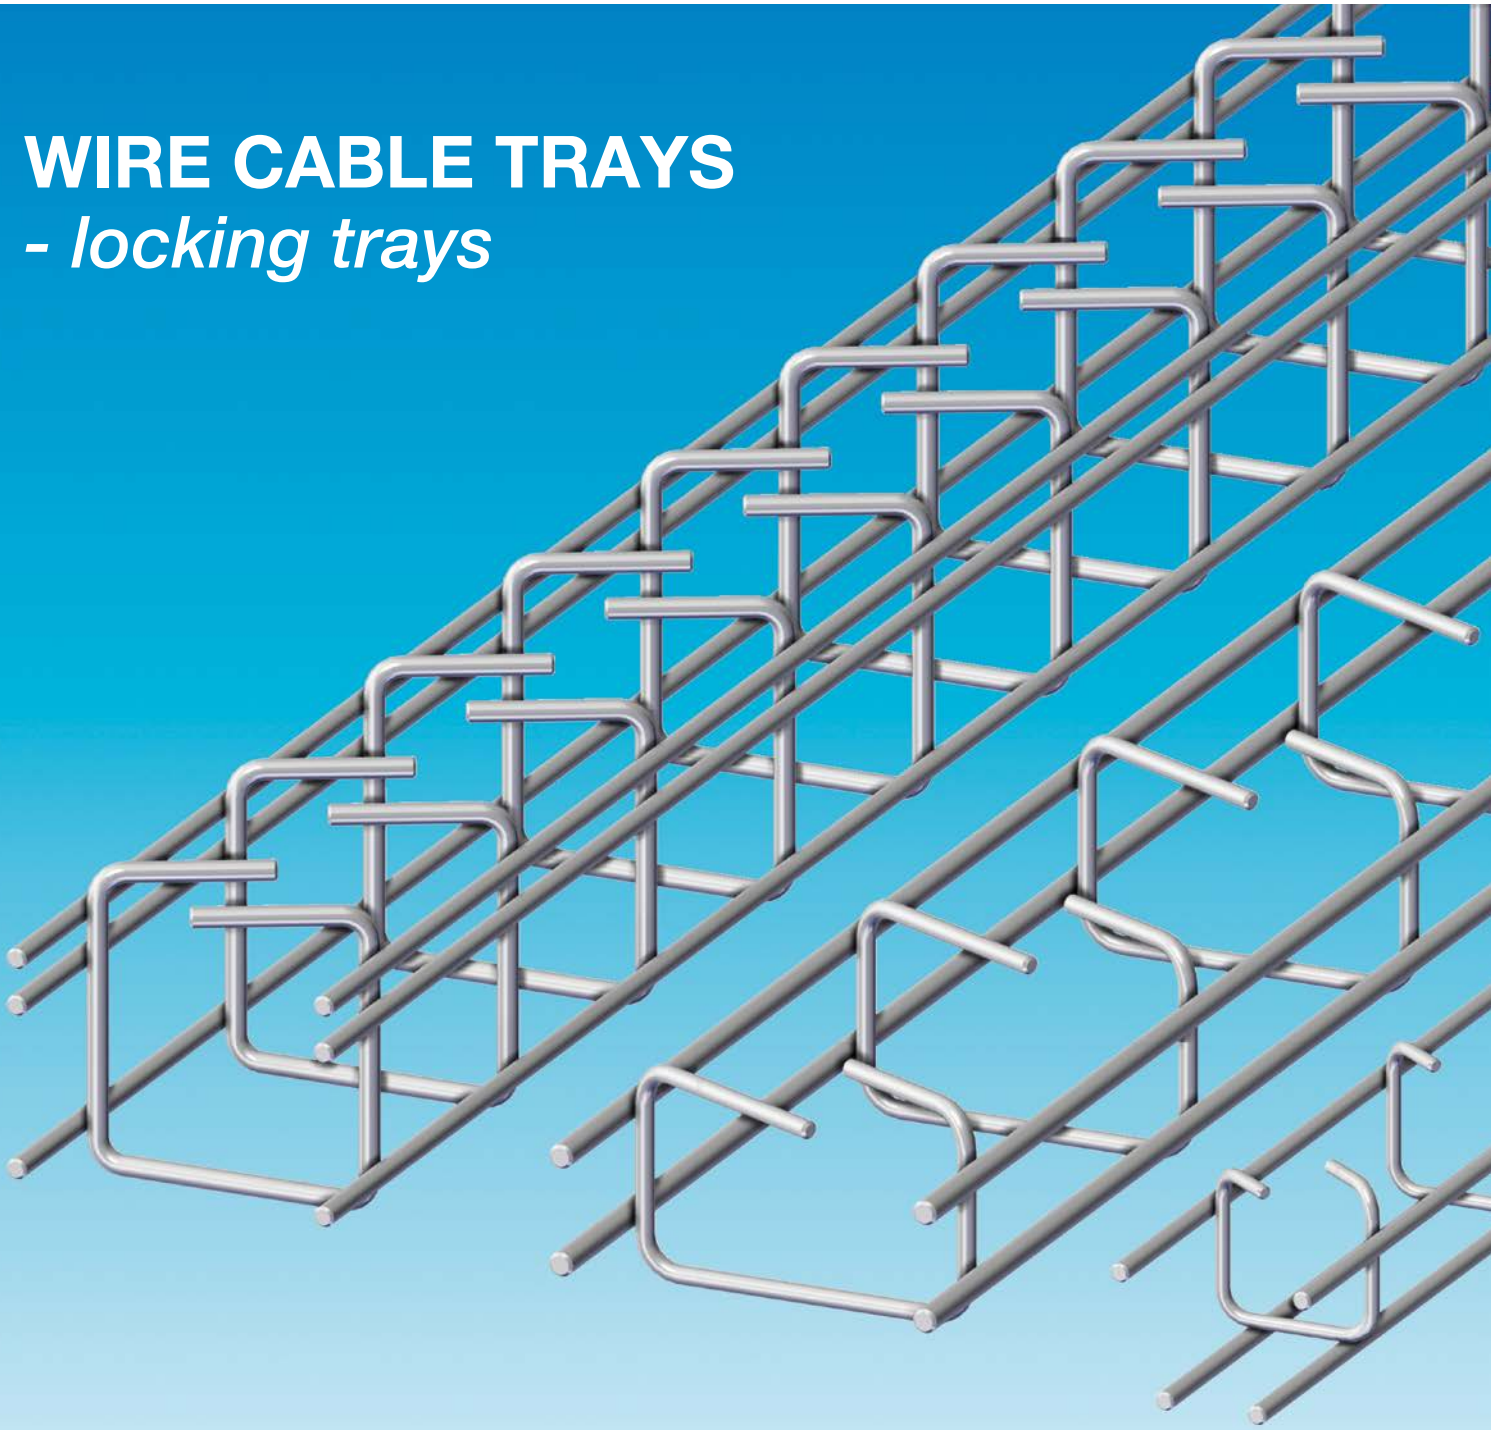

SILTEC™

CABLE SANITATION
CABLE ROUTING SYSTEMS

WIRE CABLE TRAYS *- locking trays*

PRODUKTINFORMATION

Gross Automation 3680 N. 126th St., Brookfield, WI 53005 Toll-Free: 877-268-3700 sales@grossautomation.com