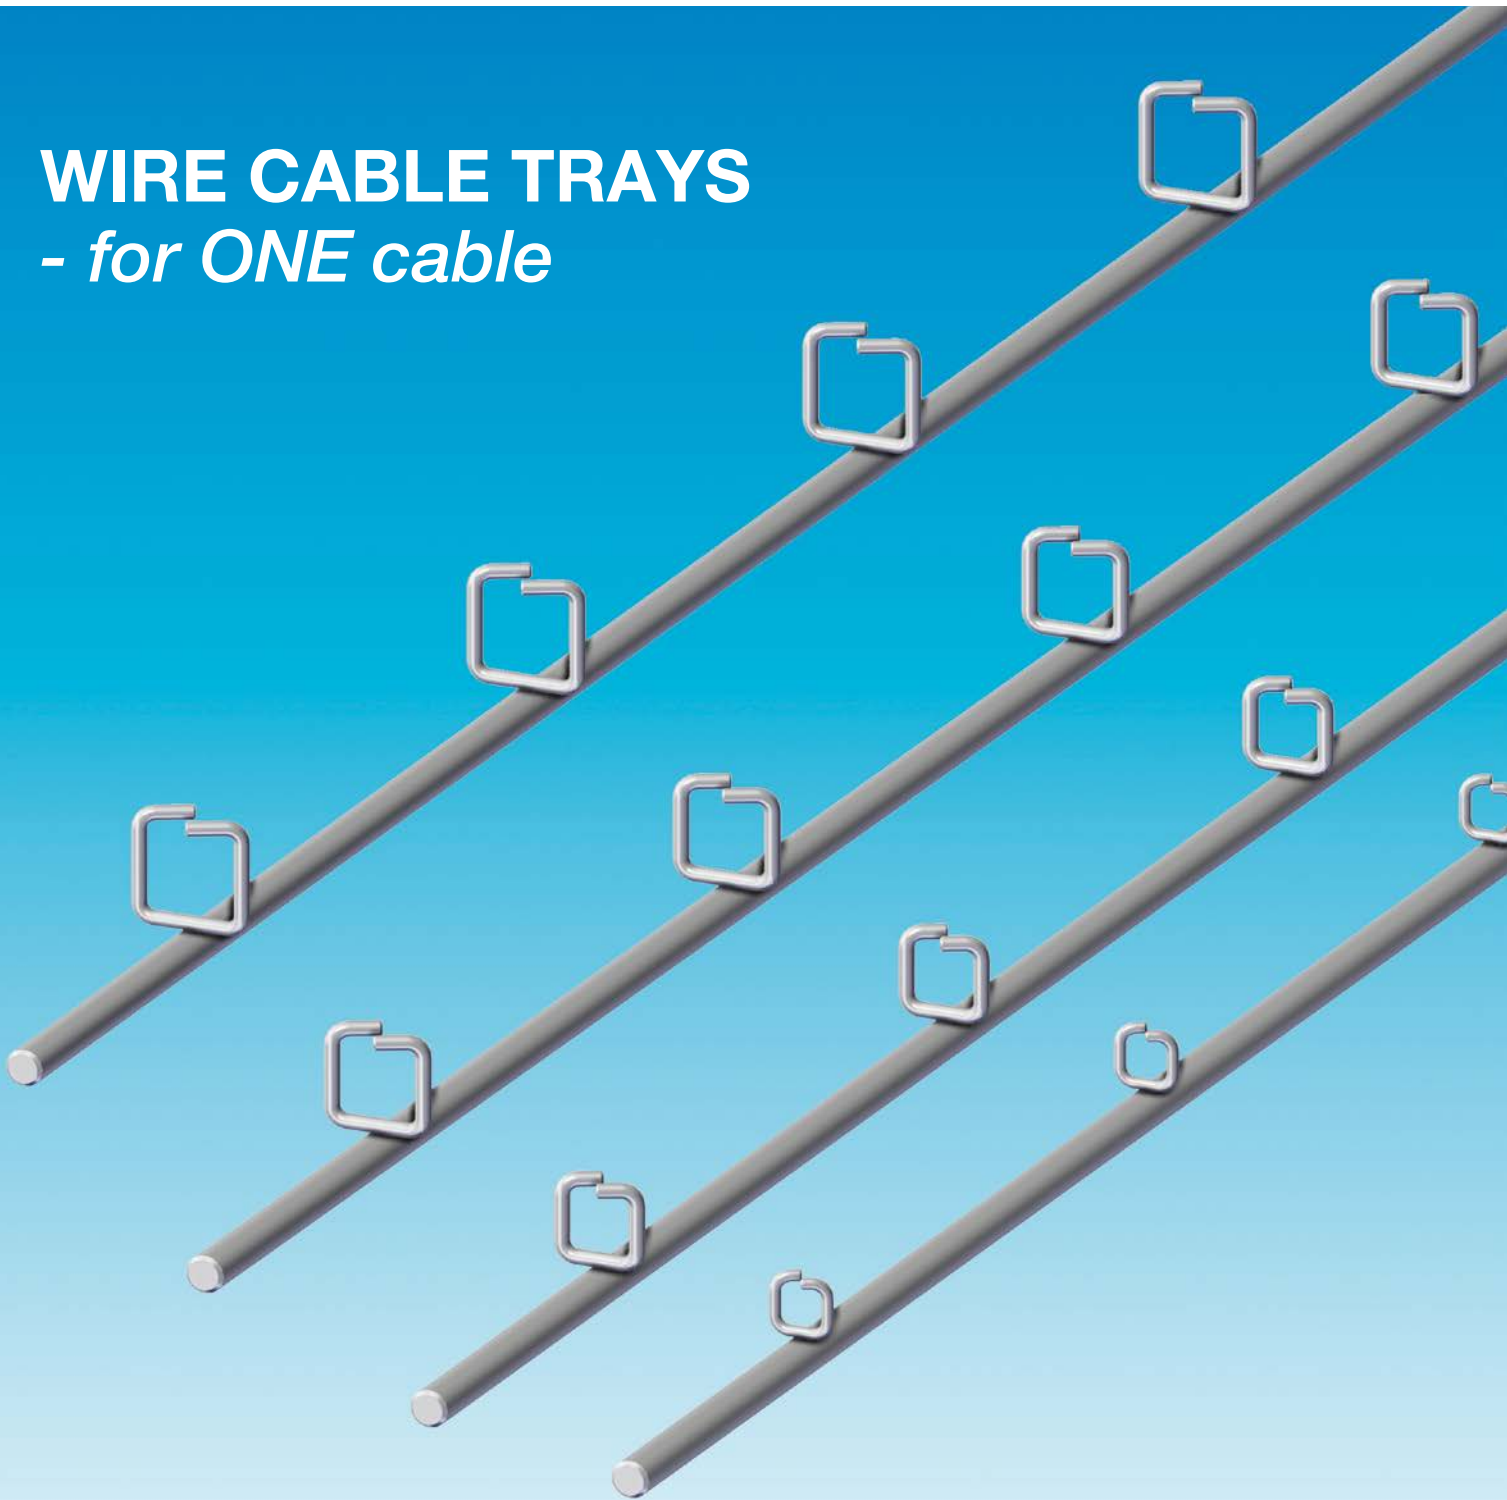

SILTEC™

CABLE SANITATION
CABLE ROUTING SYSTEMS

WIRE CABLE TRAYS *- for ONE cable*

PRODUCT INFORMATION

Gross Automation 3680 N. 126th St., Brookfield, WI 53005 Toll-Free: 877-268-3700 sales@grossautomation.com