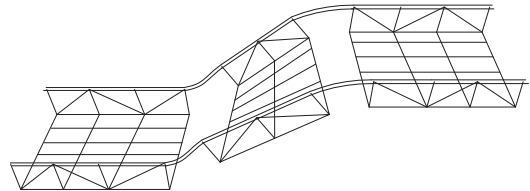

Installation Guide

Tools

Splicing

Splicing Misc. Cable Trays

Wall and Ceiling Hangers

Angle bracket

Sanitary Hanger and Shelf Bracket

S273 T
S87 + S90 x 2

X =
S245 = 5.71"
S246 = 9.65"
S247 = 13.58"
S248 = 17.52"
S249 = 21.46"
S250 = 25.39"

Dividers

Elbows

Tees and Crosses

Vertical Bends

Radius Bends