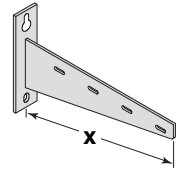

Installation Guide

Tools

Splicing

Splicing Misc. Cable Trays

Wall and Ceiling Hangers

Angle bracket

Sanitary Hanger and Shelf Bracket

S273 T
S87 + S90 x 2

X =
S245 = 5.71"
S246 = 9.65"
S247 = 13.58"
S248 = 17.52"
S249 = 21.46"
S250 = 25.39"

Dividers

Elbows

Tees and Crosses

Vertical Bends

Radius Bends