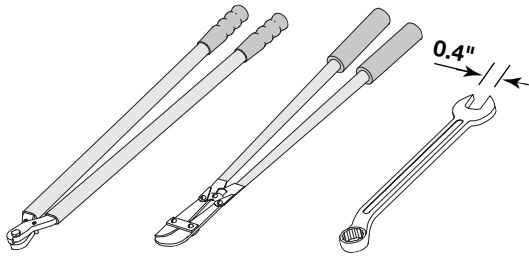

Installation Guide

Tools

Splicing

Splicing Misc. Cable Trays

Wall and Ceiling Hangers

Angle bracket

Sanitary Hanger and Shelf Bracket

S273 T
S87 + S90 x 2

X =
S245 = 5.71"
S246 = 9.65"
S247 = 13.58"
S248 = 17.52"
S249 = 21.46"
S250 = 25.39"

Dividers

Elbows

Tees and Crosses

Vertical Bends

Radius Bends