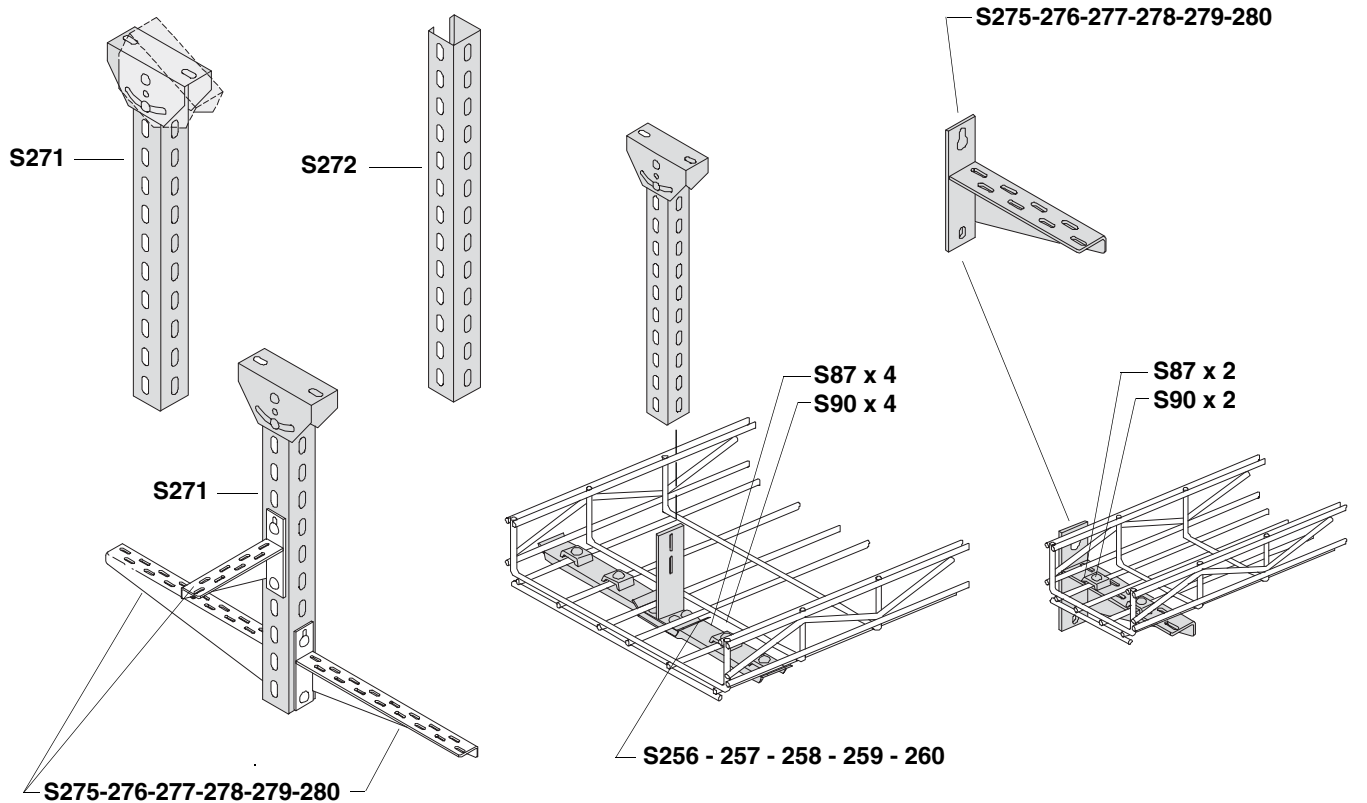

Installation Guide

Tools

Splicing

Splicing Misc. Cable Trays

Wall and Ceiling Hangers

Angle bracket

Sanitary Hanger and Shelf Bracket

S273 T
S87 + S90 x 2

X =
S245 = 5.71"
S246 = 9.65"
S247 = 13.58"
S248 = 17.52"
S249 = 21.46"
S250 = 25.39"

Dividers

Elbows

Tees and Crosses

Vertical Bends

Radius Bends