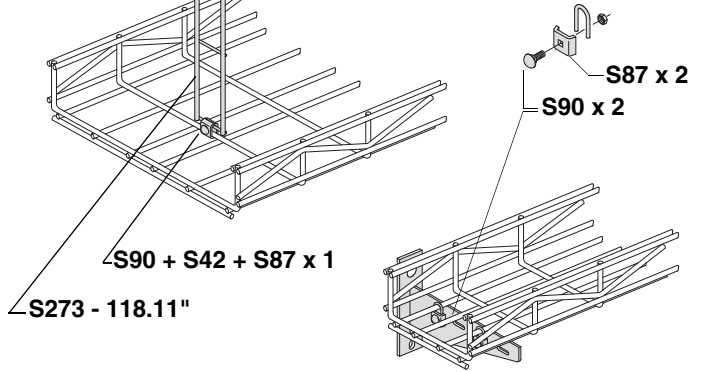

Installation Guide

Tools

Splicing

Splicing Misc. Cable Trays

Wall and Ceiling Hangers

Angle bracket

Sanitary Hanger and Shelf Bracket

S273 T
S87 + S90 x 2

X =
S245 = 5.71"
S246 = 9.65"
S247 = 13.58"
S248 = 17.52"
S249 = 21.46"
S250 = 25.39"

Dividers

Elbows

Tees and Crosses

Vertical Bends

Radius Bends