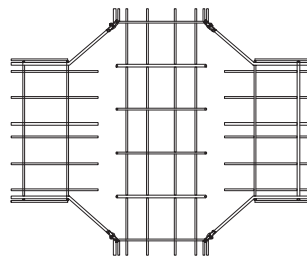

Installation Guide

Tools

Splicing

Splicing Misc. Cable Trays

Wall and Ceiling Hangers

Angle bracket

Sanitary Hanger and Shelf Bracket

S273 T
S87 + S90 x 2

X =
S245 = 5.71"
S246 = 9.65"
S247 = 13.58"
S248 = 17.52"
S249 = 21.46"
S250 = 25.39"

Dividers

Elbows

Tees and Crosses

Vertical Bends

Radius Bends