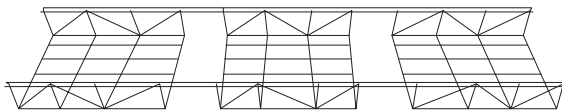

Installation Guide

Tools

Splicing

Splicing Misc. Cable Trays

Wall and Ceiling Hangers

Angle bracket

Sanitary Hanger and Shelf Bracket

S273 T
S87 + S90 x 2

X =
S245 = 5.71"
S246 = 9.65"
S247 = 13.58"
S248 = 17.52"
S249 = 21.46"
S250 = 25.39"

Dividers

Elbows

Tees and Crosses

Vertical Bends

Radius Bends