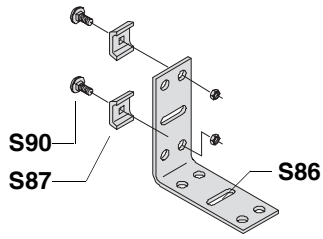

Installation Guide

Tools

Splicing

Splicing Misc. Cable Trays

Wall and Ceiling Hangers

Angle bracket

Sanitary Hanger and Shelf Bracket

S273 T
S87 + S90 x 2

X =
S245 = 5.71"
S246 = 9.65"
S247 = 13.58"
S248 = 17.52"
S249 = 21.46"
S250 = 25.39"

Dividers

Elbows

Tees and Crosses

Vertical Bends

Radius Bends