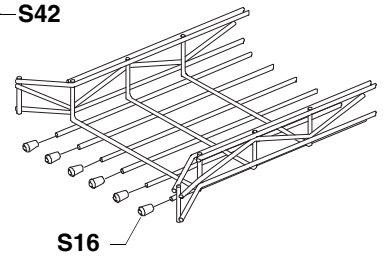

Installation Guide

Tools

Splicing

Splicing Misc. Cable Trays

Wall and Ceiling Hangers

Angle bracket

Sanitary Hanger and Shelf Bracket

S273 T
S87 + S90 x 2

X =
S245 = 5.71"
S246 = 9.65"
S247 = 13.58"
S248 = 17.52"
S249 = 21.46"
S250 = 25.39"

Dividers

Elbows

Tees and Crosses

Vertical Bends

Radius Bends