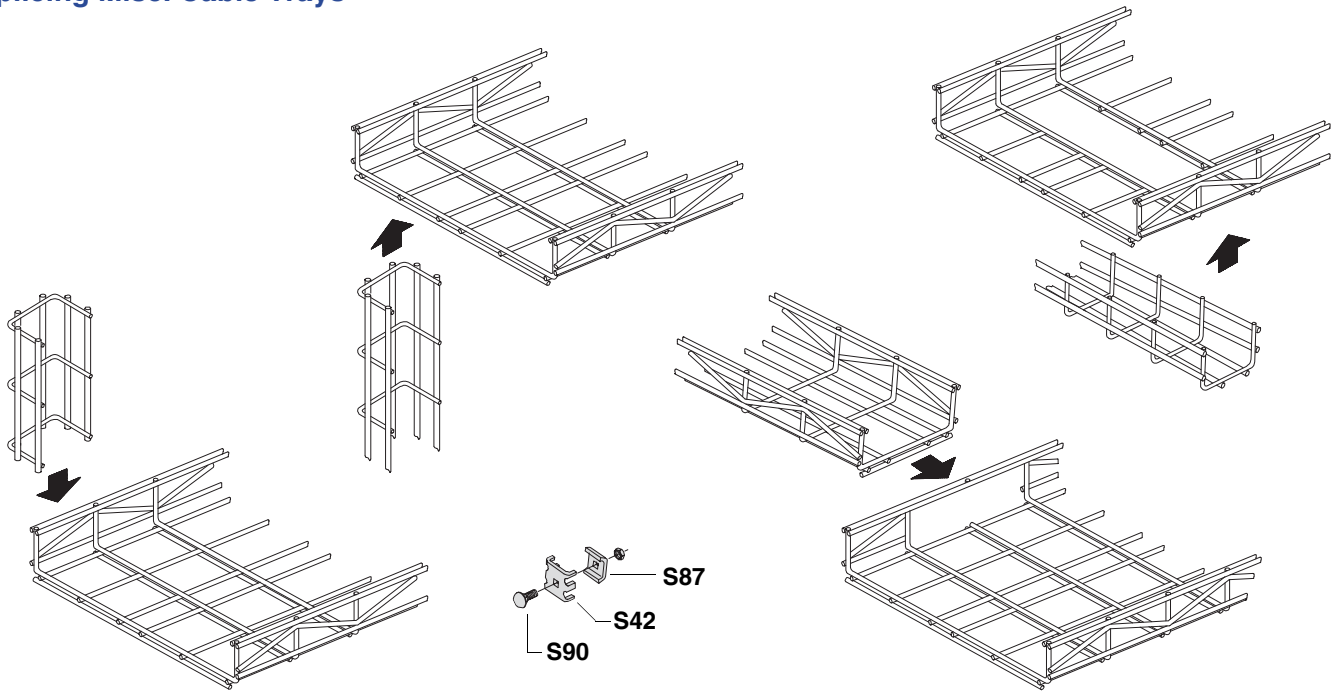

Installation Guide

Tools

Splicing

Splicing Misc. Cable Trays

Wall and Ceiling Hangers

Angle bracket

Sanitary Hanger and Shelf Bracket

S273 T
S87 + S90 x 2

X =
S245 = 5.71"
S246 = 9.65"
S247 = 13.58"
S248 = 17.52"
S249 = 21.46"
S250 = 25.39"

Dividers

Elbows

Tees and Crosses

Vertical Bends

Radius Bends