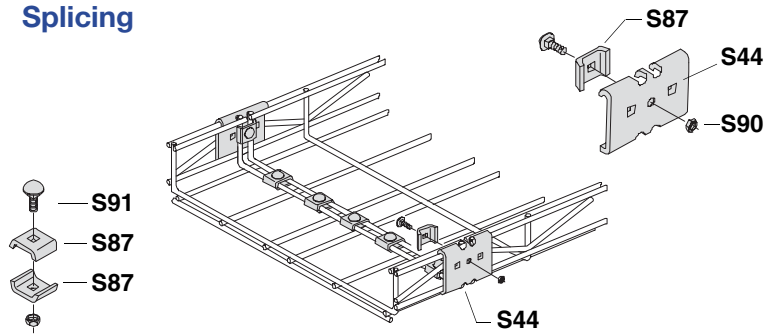

Installation Guide

Tools

Splicing

Splicing Misc. Cable Trays

Wall and Ceiling Hangers

Angle bracket

Sanitary Hanger and Shelf Bracket

S273 T
S87 + S90 x 2

X =
S245 = 5.71"
S246 = 9.65"
S247 = 13.58"
S248 = 17.52"
S249 = 21.46"
S250 = 25.39"

Dividers

Elbows

Tees and Crosses

Vertical Bends

Radius Bends