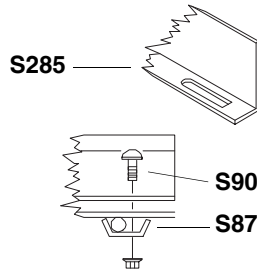

Installation Guide

Tools

Splicing

Splicing Misc. Cable Trays

Wall and Ceiling Hangers

Angle bracket

Sanitary Hanger and Shelf Bracket

S273 T
S87 + S90 x 2

X =
S245 = 5.71"
S246 = 9.65"
S247 = 13.58"
S248 = 17.52"
S249 = 21.46"
S250 = 25.39"

Dividers

Elbows

Tees and Crosses

Vertical Bends

Radius Bends