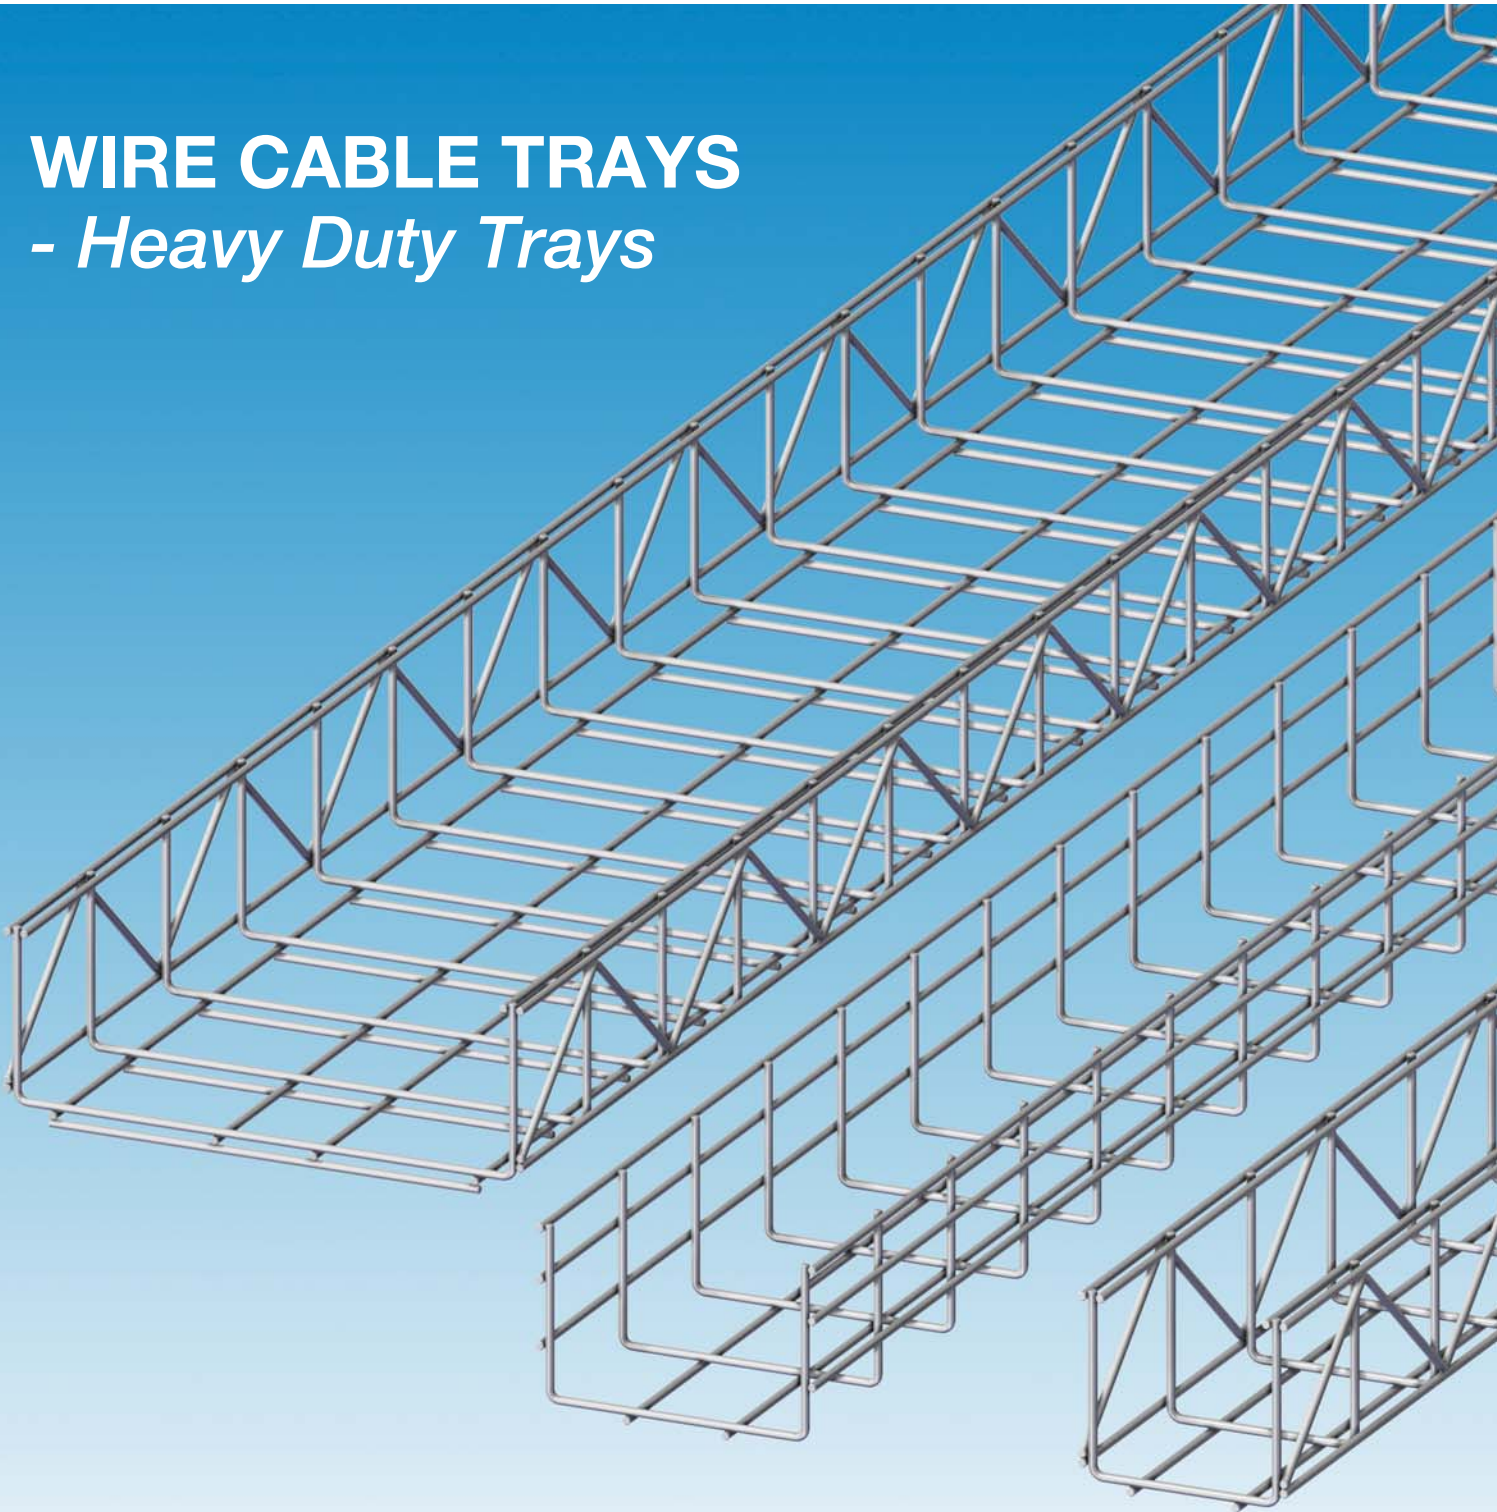

# SILTEC™

CABLE SANITATION  
CABLE ROUTING SYSTEMS

## WIRE CABLE TRAYS *- Heavy Duty Trays*